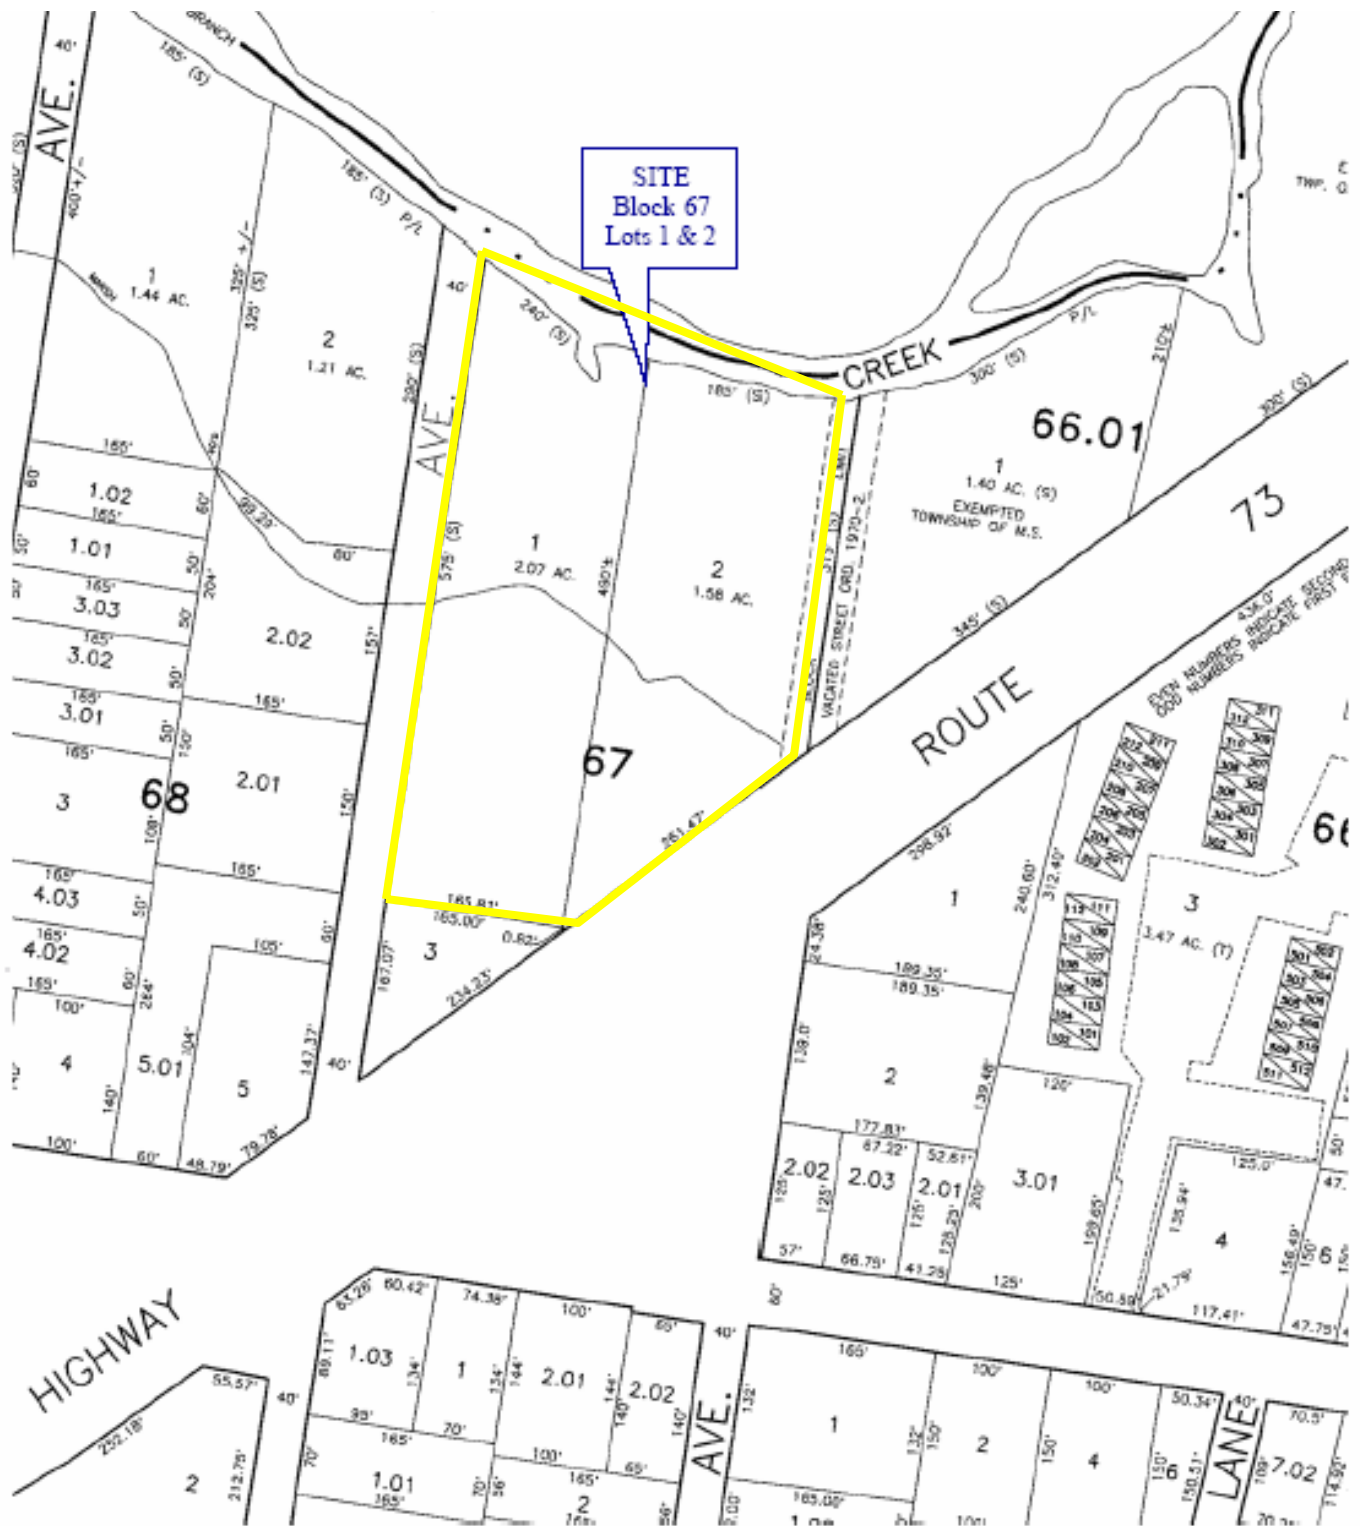

Confidential – Property Address: 3030 Route 73 North, Maple Shade, NJ

SITE
Block 67
Lots 1 & 2

Contact Jay Miller at RAS Brokerage 215-322-8070
633 West Germantown Pike, Suite 203 Plymouth Meeting, PA 19462
Fax: 215-322-8460