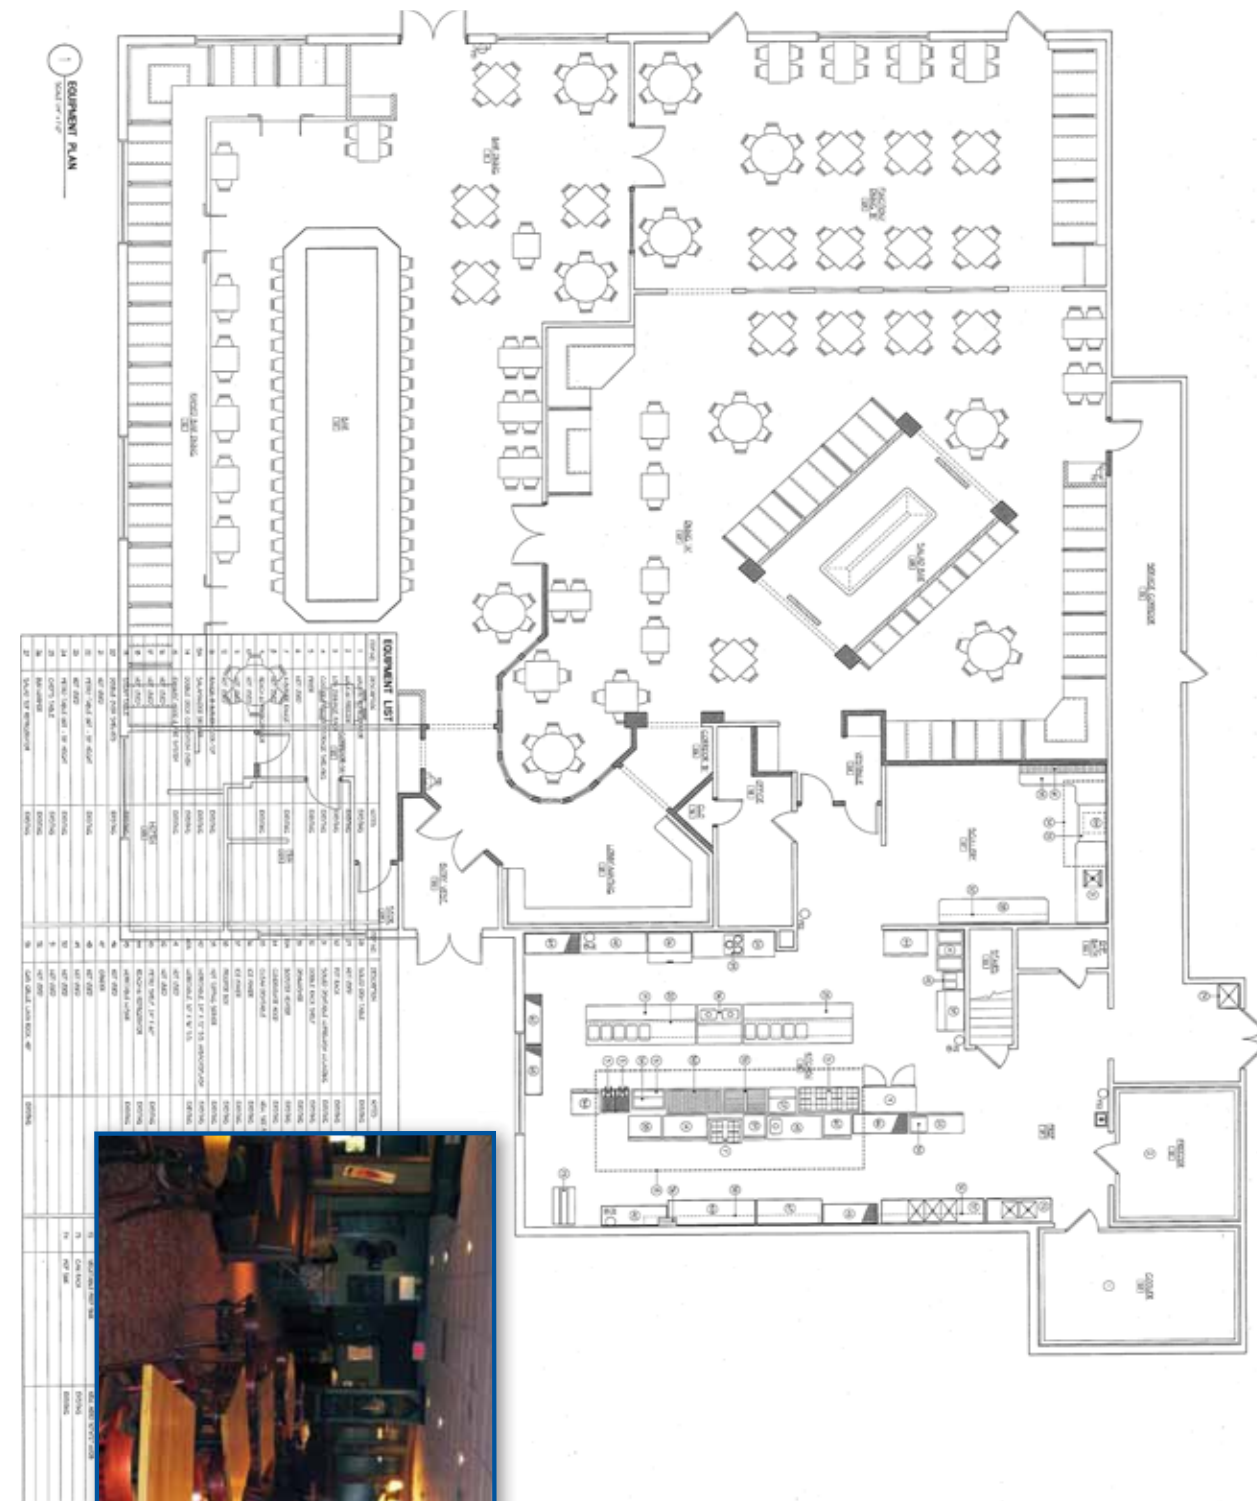

FORMER CHARLIE BROWN'S RESTAURANT FOR SALE

1378 Little Gloucester Road, Blackwood, NJ

FULLY EQUIPPED FREESTANDING RESTAURANT

- Property Size: +/- 2.64 acres
- Building Size: 10,000 SF
- Seats: Approximately 332
- Includes all FF&E
- Parking: Approximately 207 spaces
- Utilities: Gas, Electric, Water, Sewer, Telephone
- Taxes: $37,700 Annually
- Asking Price: $1,799,000 including liquor license

FOR ADDITIONAL INFO

Contact Jay Miller
484.567.2829
jmill@rasbrokerage.com

DEMOGRAPHICS

	1 mile	3 miles	5 miles
Population:	9,326	88,485	209,179
Avg HH Inc:	$63,954	$66,884	$69,004
Daytime Pop:	2,996	21,740	75,658

633 West Germantown Pike, Suite 203
Plymouth Meeting, PA 19462
Phone: 215.322.8070
Fax: 215.322.8460