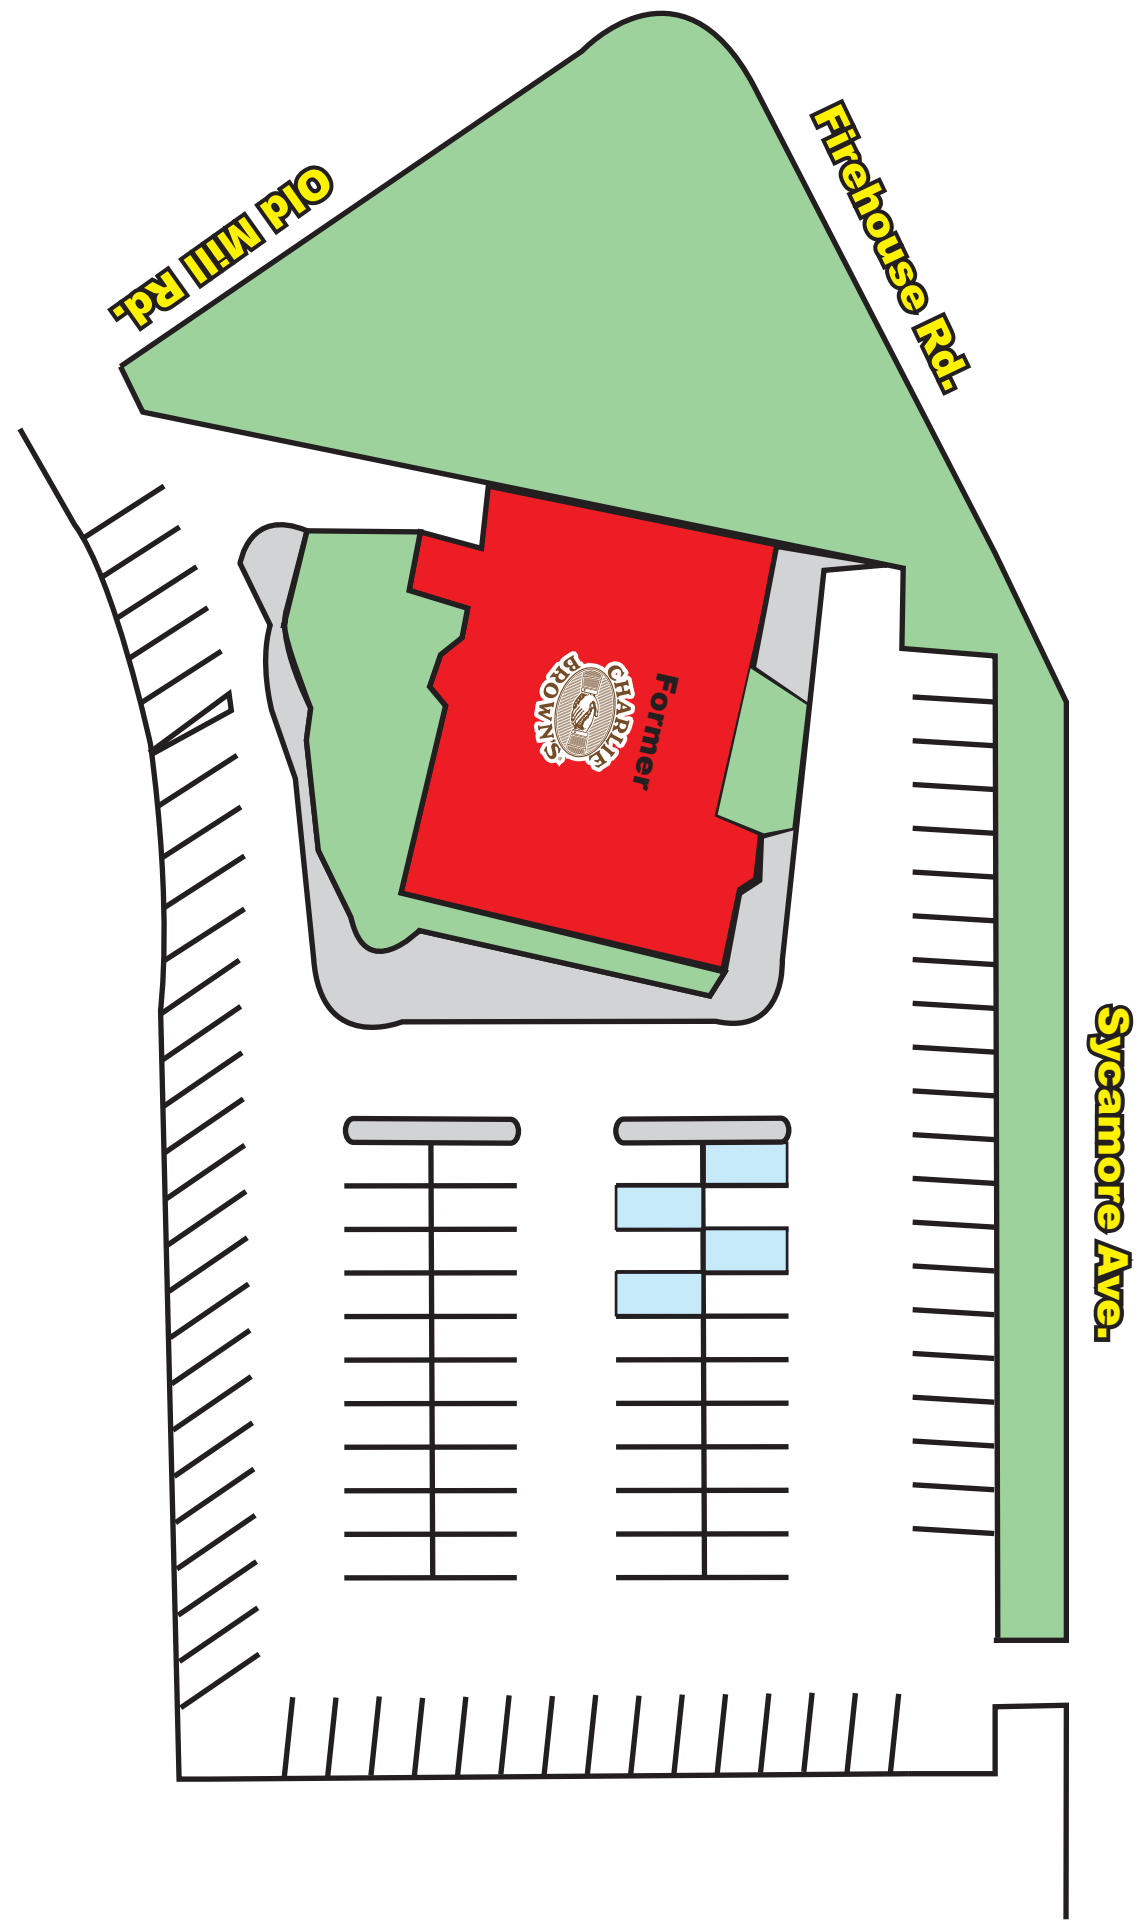

Site Plan

All information furnished regarding property for sale, rental or financing is from sources deemed reliable, but no warranty or representation is made as to the accuracy thereof and same is submitted subject to errors, omissions, change of price, rental or other condition, prior to sale, lease or financing or withdrawal without notice. No liability of any kind is to be imposed on the broker herein.

RAS BROKERAGE
A division of:

FAMECO REAL ESTATE